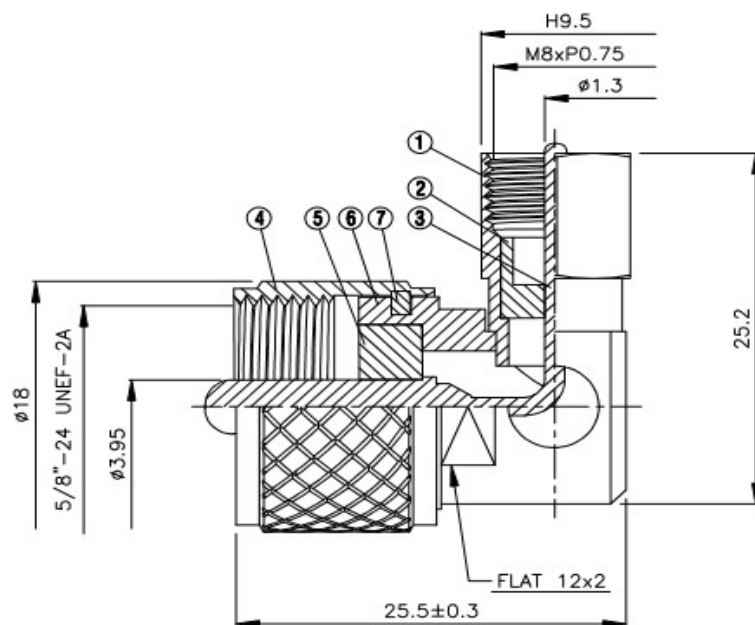

## FME Winkelstecker / UHF Stecker

NO	DESCRIPTION	MATERIAL	Q' TY	FINISH
1	BODY 1	BRASS	1	NICKEL
2	INSULATION	DELIN	1	DELIN
3	PIN	BRASS	1	GOLD
4	BODY 2	BRASS	1	NICKEL
5	INSULATION	DELIN	1	DELIN
6	BODY 3	BRASS	1	NICKEL
7	WASHER	PH.BRONZE	1	NICKEL